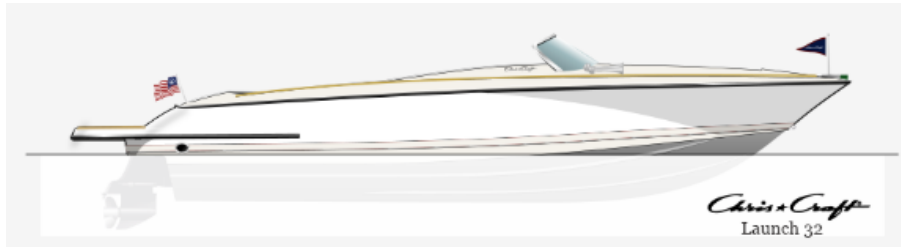

Chris Craft Launch 32 - 2015

2x Volvo Penta 5.7 GI 300PK EVC

Snow-white with black striping
Length 10,40 Width 3,10 Weight: 4640KG

Standard options:

- Duoprop inox
- Interior "Ivory cream"
- Bimini "black" under electric enginehatch
- Fashion soundsystem & i-pod bluetooth
- Watersystem hot&cold with shower on swimplatform
- Mahogany classic steeringwheel
- Electronic vessel control Volvo Penta
- Refrigerator
- Tecma Toilet system
- Teak cockpit table
- Batterycharger 220volt
- Inox 316 classic window

Extra

- CE certified
- Heritage trim edition with Blonde Teak
- Joystick system Volvo Penta
- Inox anchor with winch on remote
- Bow docking lights - LED
- Garmin VHF radio
- Macerator pump for wastetank
- Carpet "Woven seagrass"
- Cockpit cover
- Mooring cover black